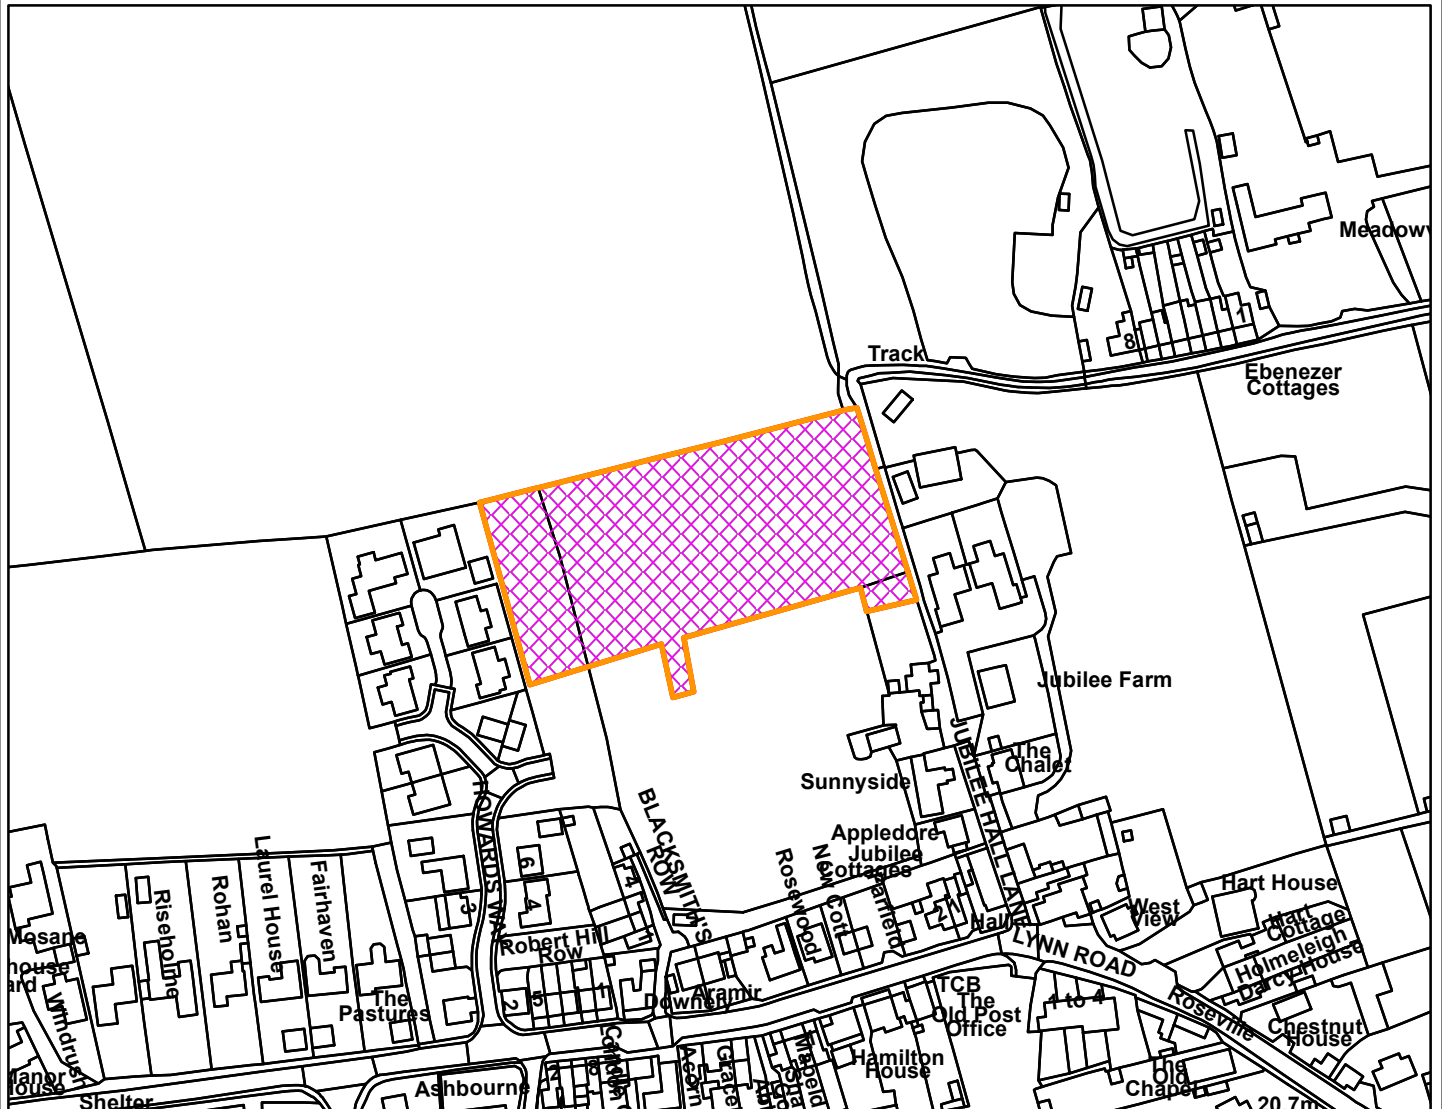

Land E572430 N319560 And N of Howards Way Gayton Norfolk PE32 1WJ

Legend

[Empty legend box]

Scale: 1:2,500

Reproduced from the Ordnance Survey map with permission of the Controller of His Majesty's Stationery Office © Crown Copyright 2023.

Unauthorised reproduction infringes Crown Copyright and may lead to prosecution or civil proceedings.

Organisation	BCKLWN
Department	Department
Comments	
Date	18/06/2024
MSA Number	0100024314