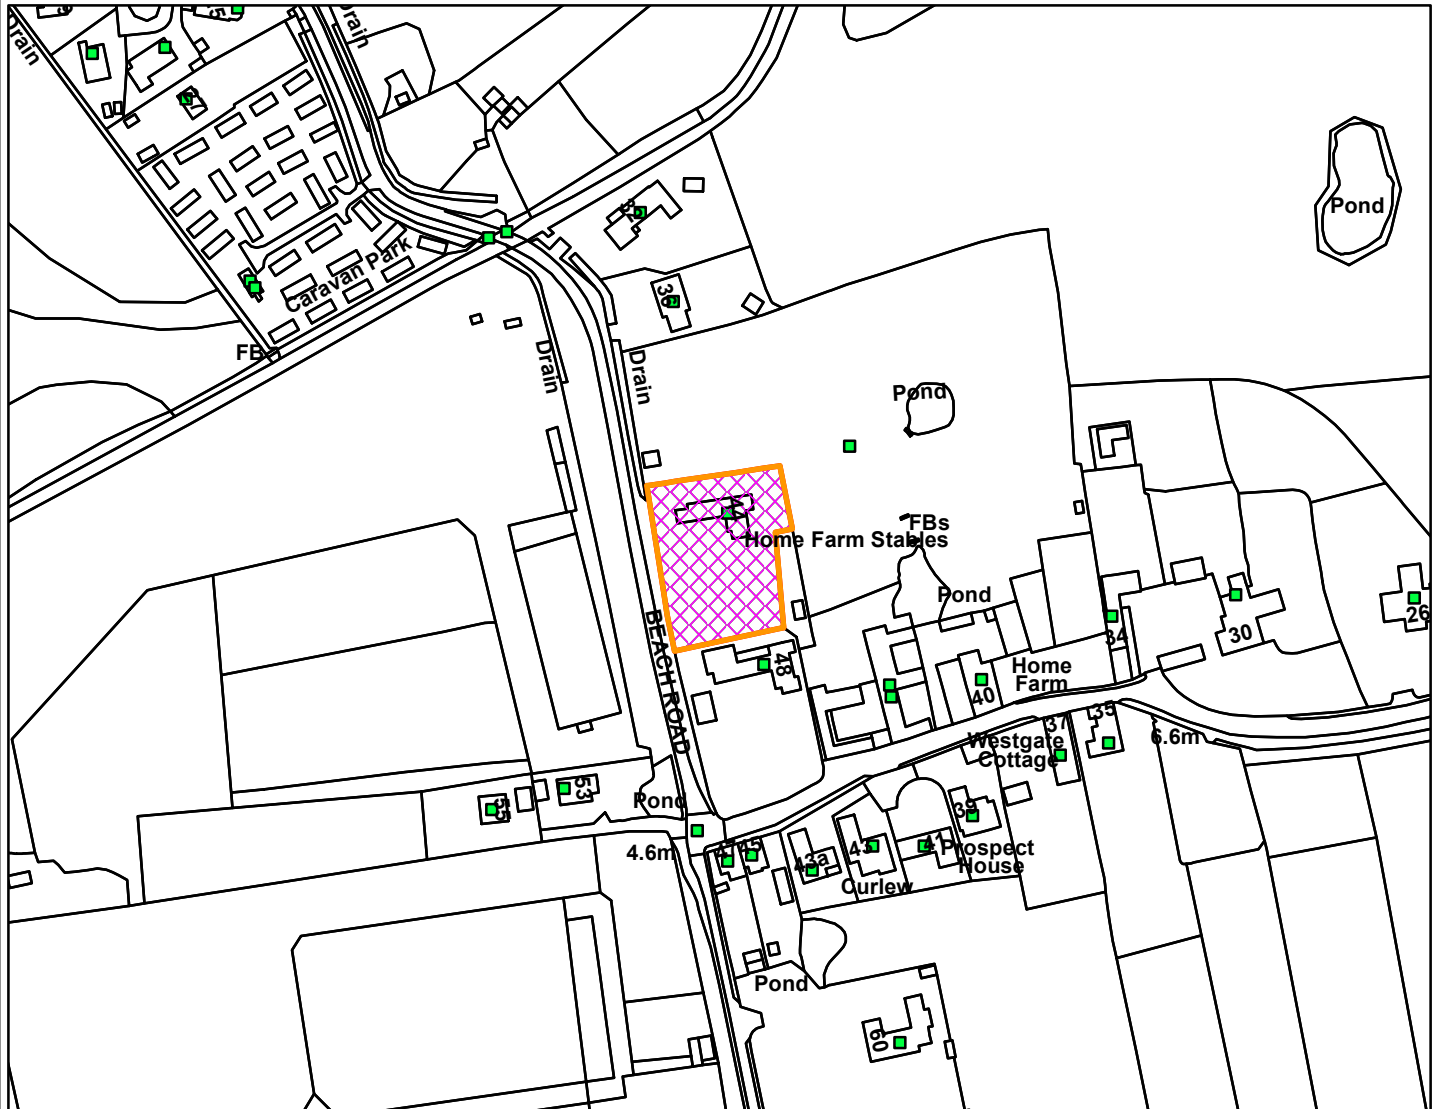

22/01970/F

Borough Council of  
King's Lynn &  
West Norfolk

Brownsea 44 Beach Road Holme next The Sea Norfolk PE36 6LG

**Legend**

**Scale:** 1:2,500

Reproduced from the Ordnance Survey map with permission of the Controller of His Majesty's Stationery Office © Crown Copyright 2023.

Unauthorised reproduction infringes Crown Copyright and may lead to prosecution or civil proceedings.

Organisation	BCKLWN
Department	Department
Comments	Not Set
Date	16/05/2024
MSA Number	0100024314