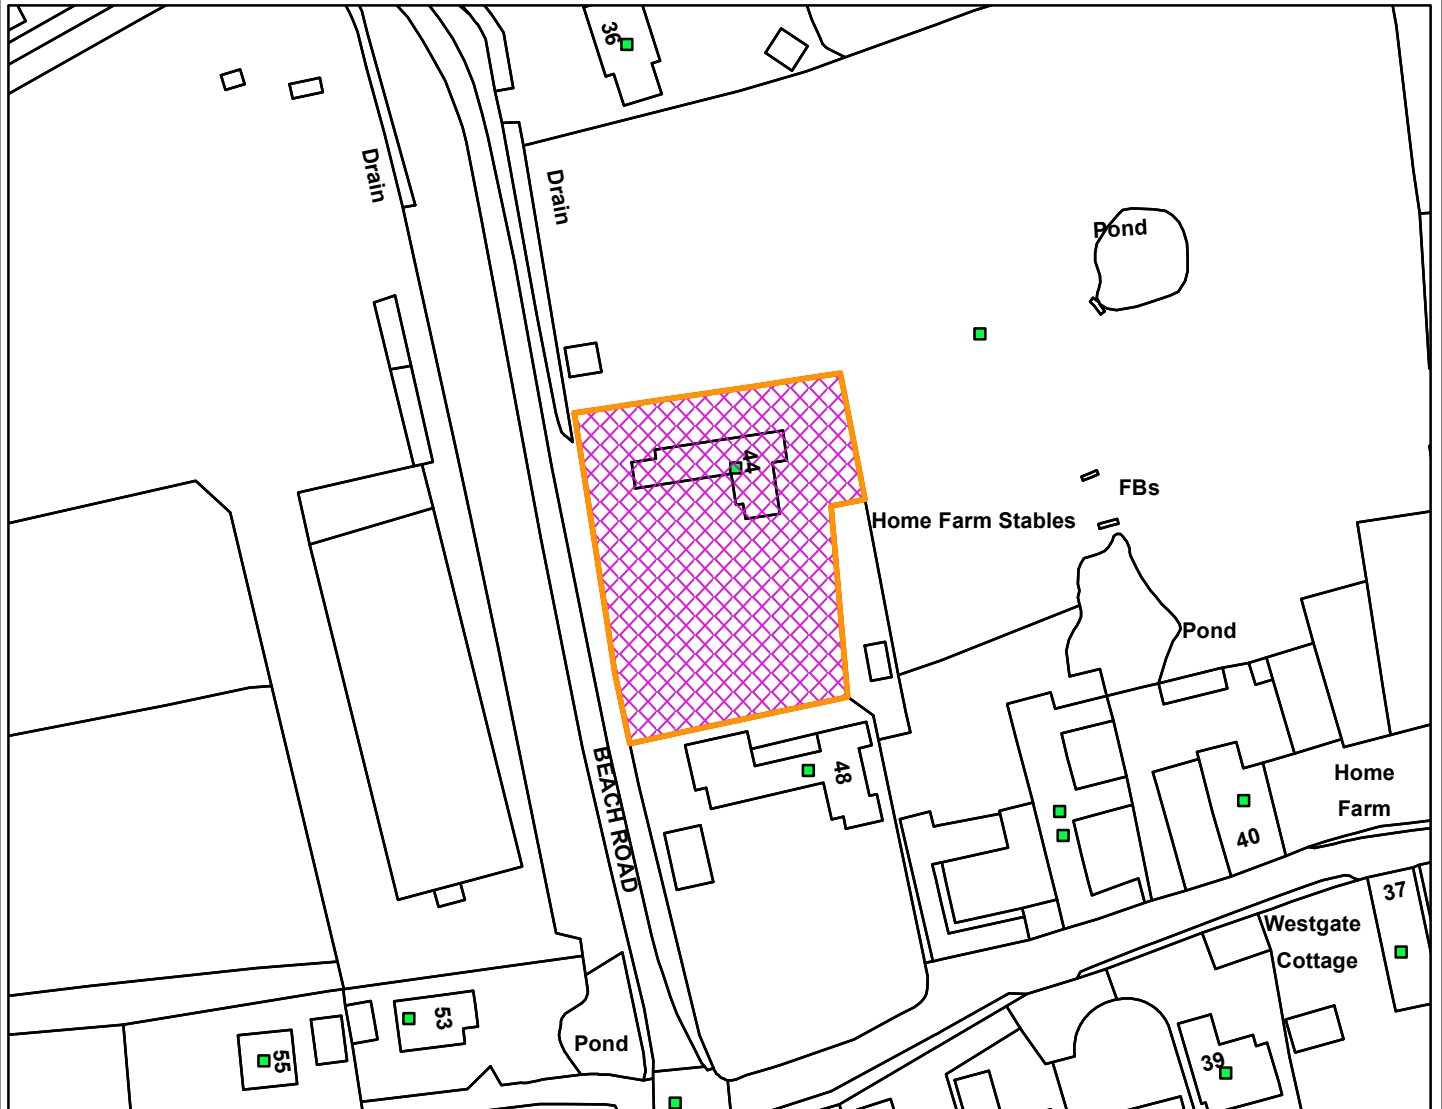

Brownsea 44 Beach Road Holme next The Sea Norfolk PE36 6LG

### Legend

**Scale:** 1:1,250

Reproduced from the Ordnance Survey map with permission of the Controller of His Majesty's Stationery Office © Crown Copyright 2023.

Unauthorised reproduction infringes Crown Copyright and may lead to prosecution or civil proceedings.