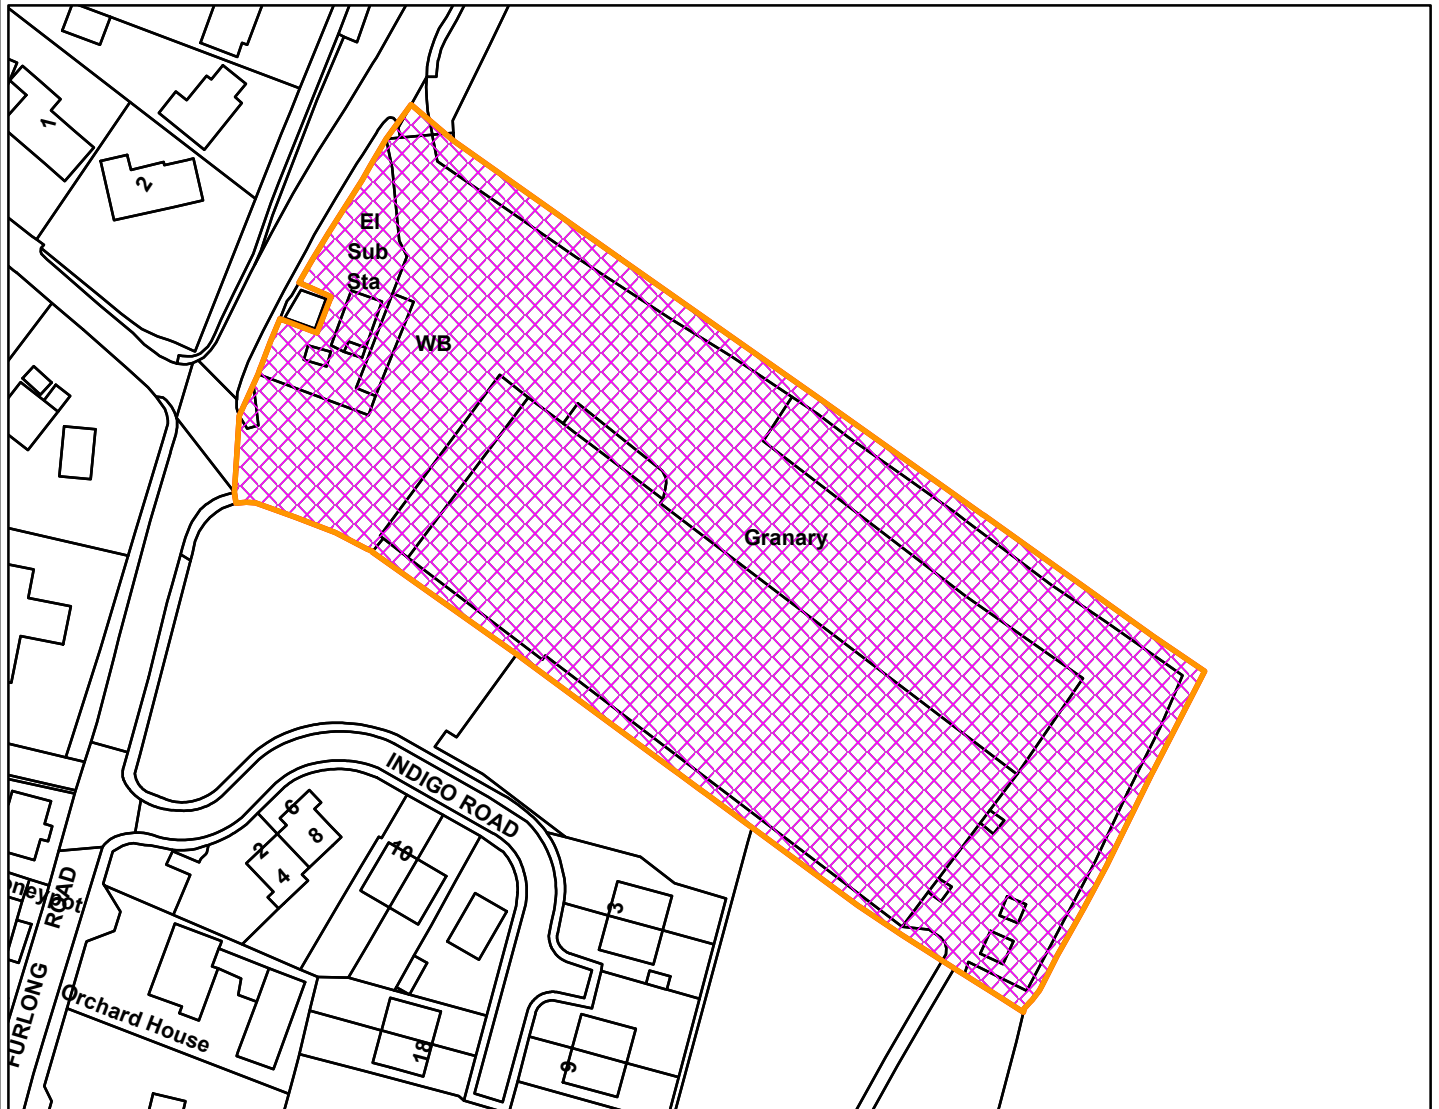

23/00178/RMM

Borough Council of
**King's Lynn &
West Norfolk**

Furlong Store Furlong Road Stoke Ferry PE33 9SX

Legend

Scale: 1:1,250

Reproduced from the Ordnance Survey map with permission of the Controller of His Majesty's Stationery Office © Crown Copyright 2023.

Unauthorised reproduction infringes Crown Copyright and may lead to prosecution or civil proceedings.

Organisation	BCKLWN
Department	Department
Comments	
Date	21/02/2024
MSA Number	0100024314