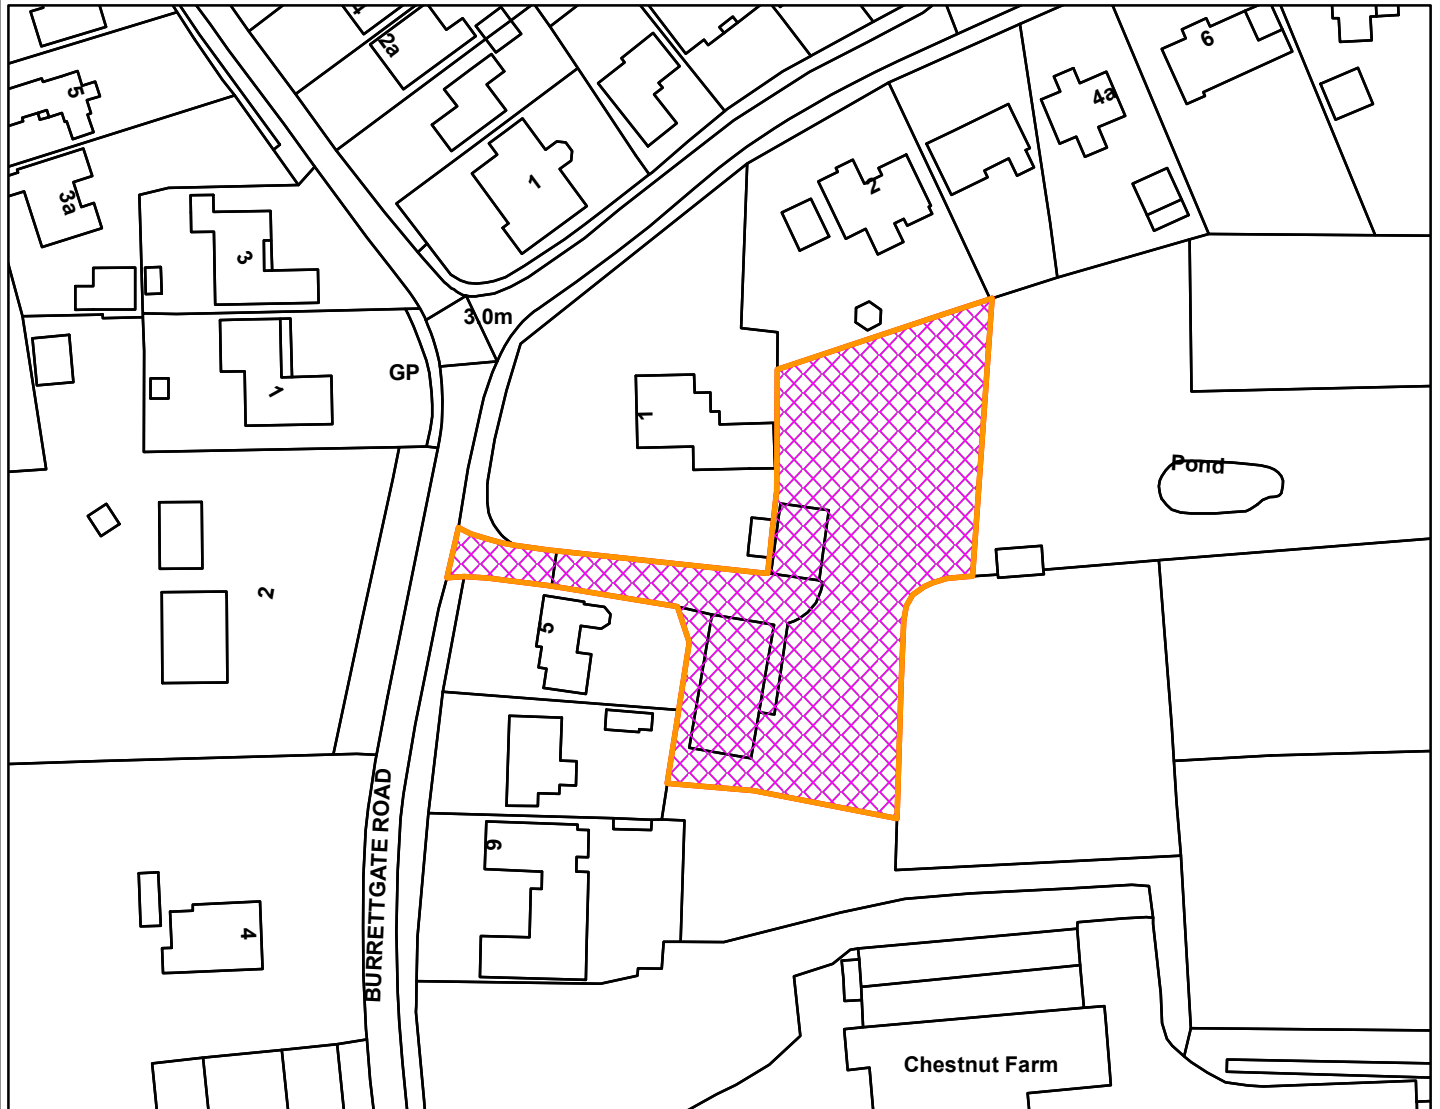

23/01743/F

Borough Council of
King's Lynn &
West Norfolk

The Barn 3 Burrettgate Road Walsoken PE14 7BN

Legend

Scale: 1:1,250

Reproduced from the Ordnance Survey map with permission of the Controller of His Majesty's Stationery Office © Crown Copyright 2023.

Unauthorised reproduction infringes Crown Copyright and may lead to prosecution or civil proceedings.

Organisation	BCKLWN
Department	Department
Comments	
Date	23/01/2024
MSA Number	0100024314