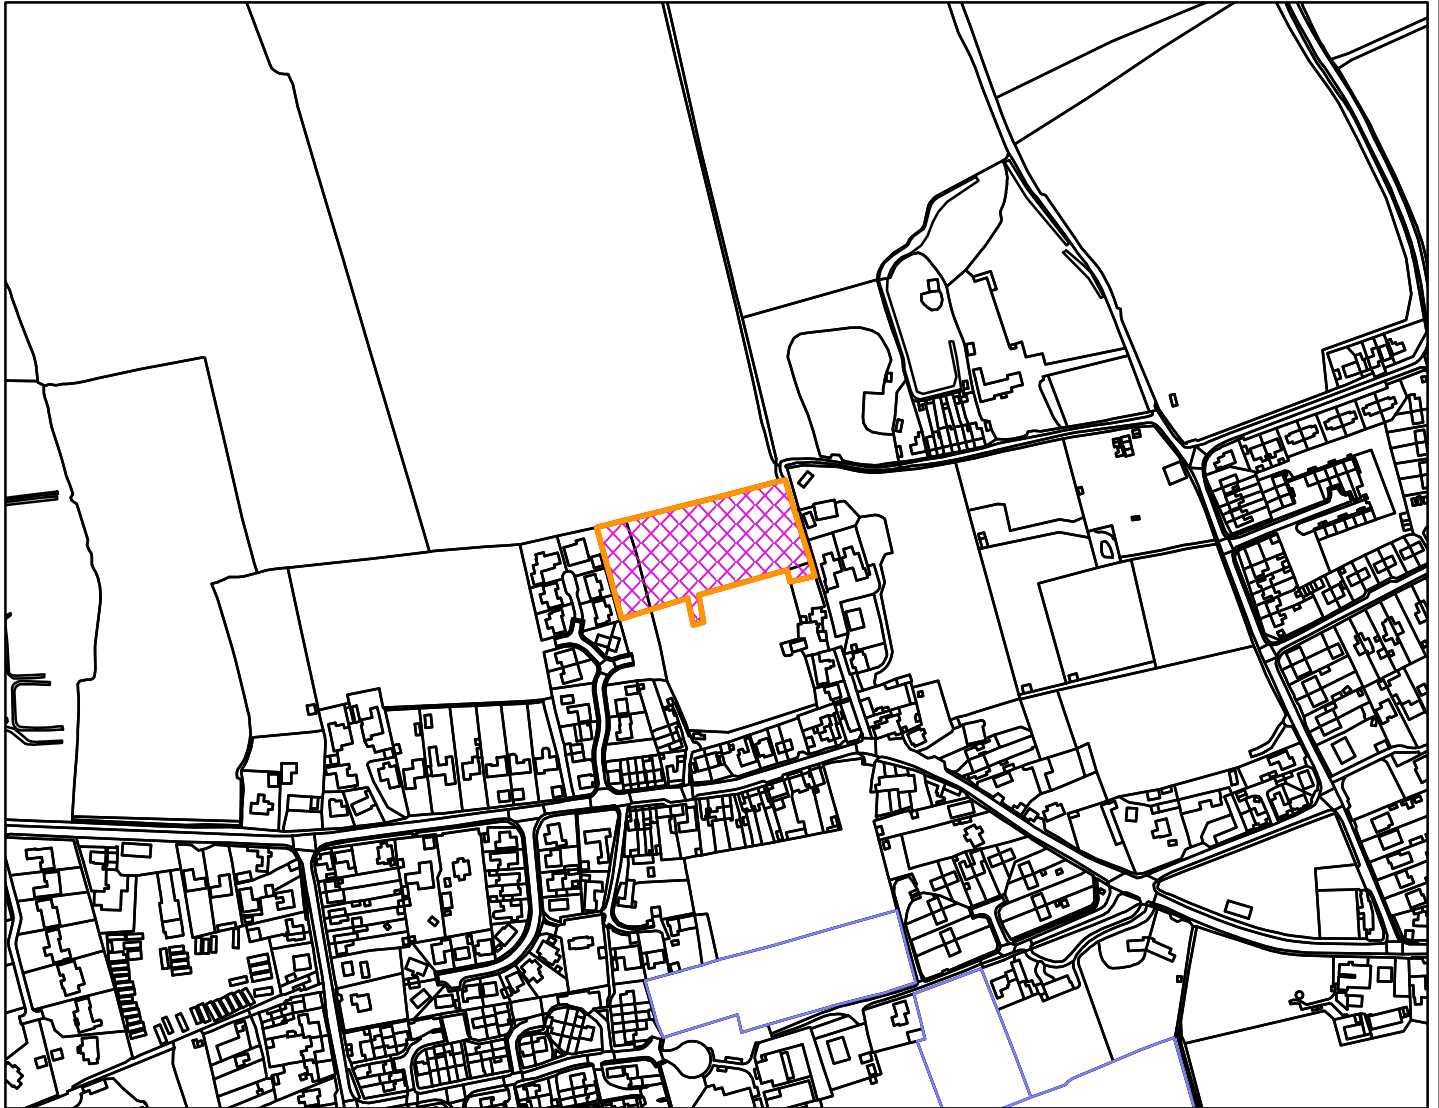

24/00168/OM

Borough Council of
**King's Lynn &
West Norfolk**

Land E572430 N319560 And N of Howards Way Gayton Norfolk PE32 1WJ

Legend

Scale: 1:5,000

Reproduced from the Ordnance Survey map with permission of the Controller of His Majesty's Stationery Office © Crown Copyright 2023.

Unauthorised reproduction infringes Crown Copyright and may lead to prosecution or civil proceedings.

Organisation	BCKLWN
Department	Department
Comments	
Date	18/06/2024
MSA Number	0100024314