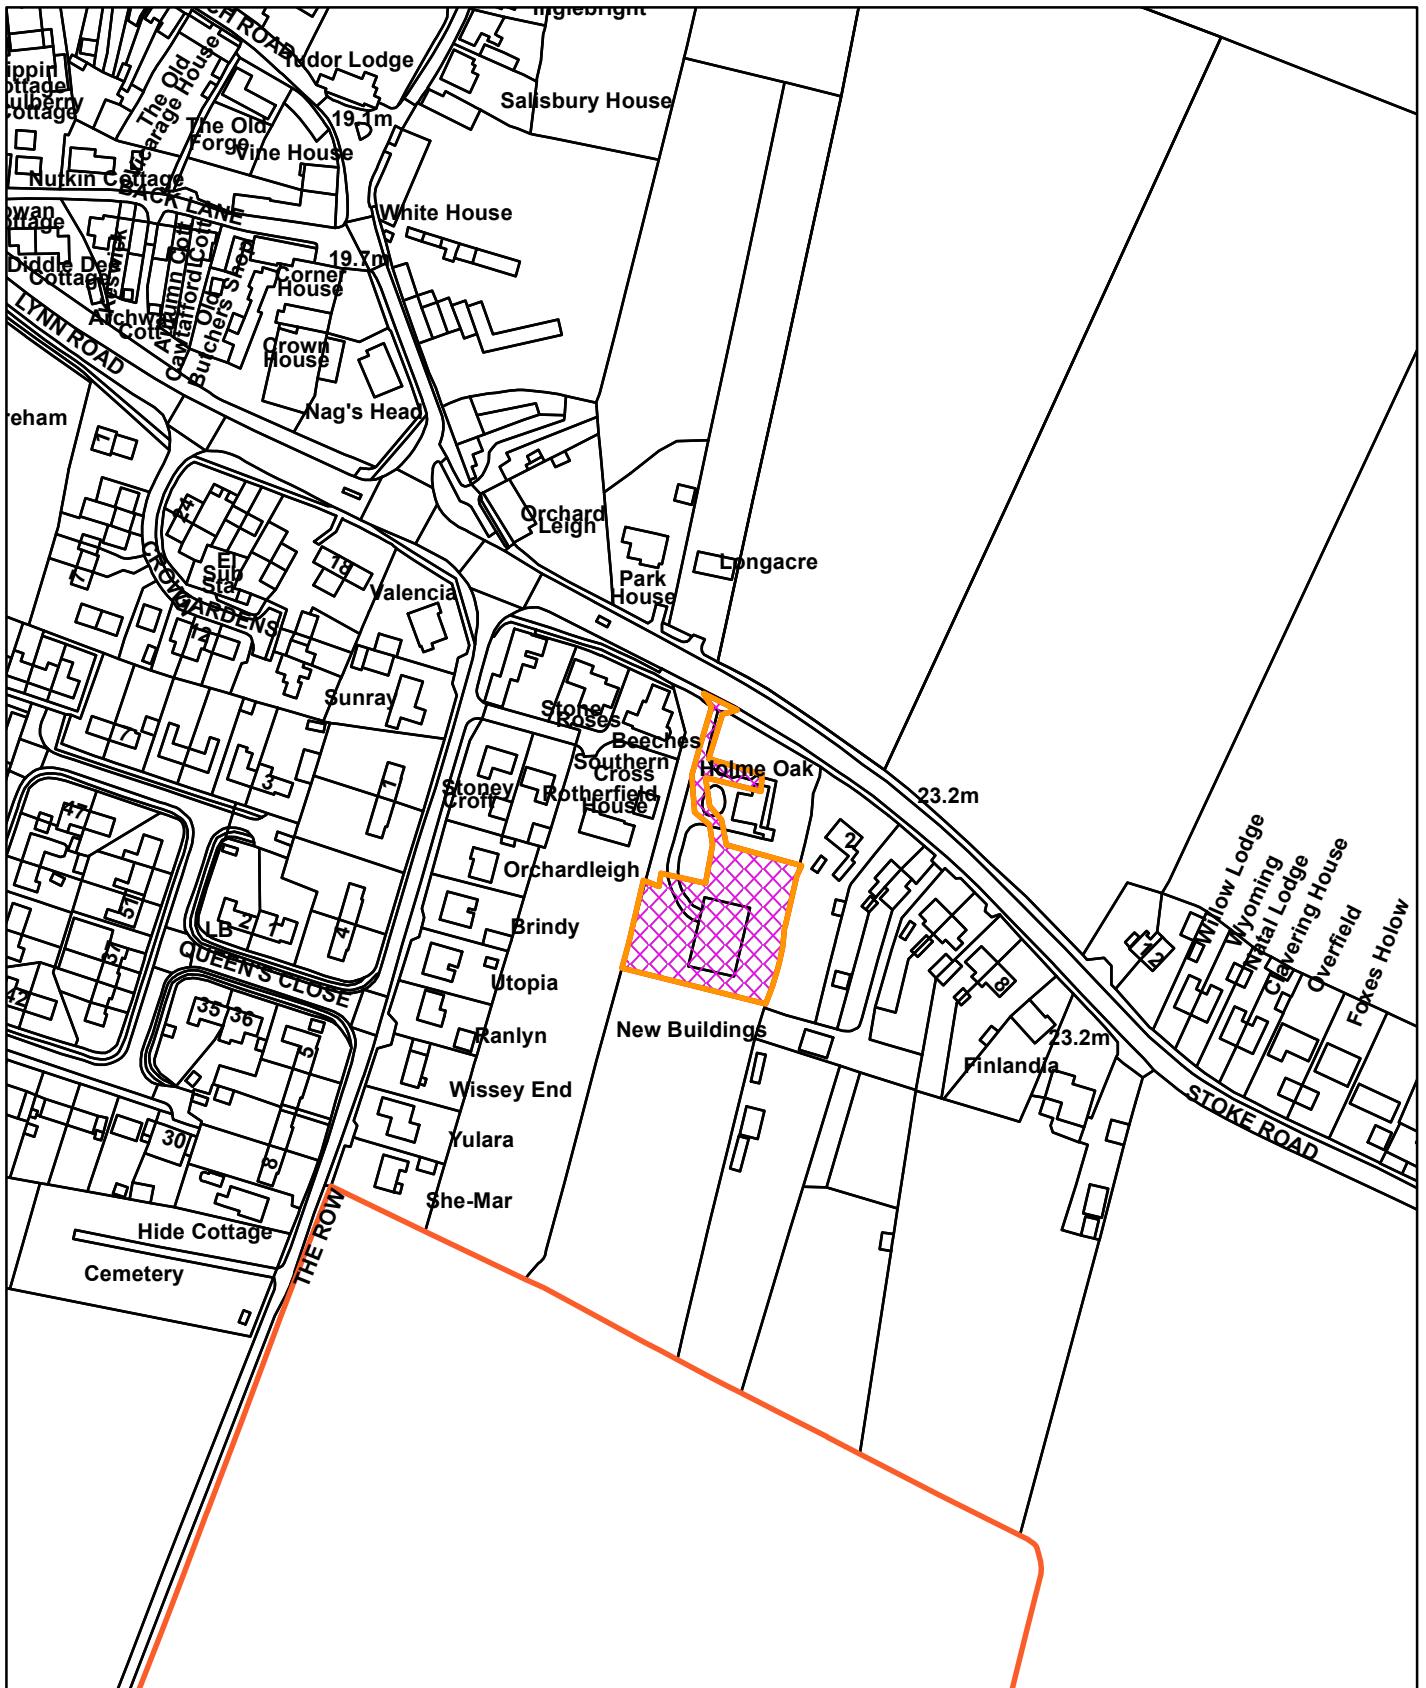

22/01893/F

Holme Oak Stoke Road Wereham Kings Lynn Norfolk PE33 9AT

© Crown copyright and database rights 2022
Ordnance Survey 100024314

21/03/2023