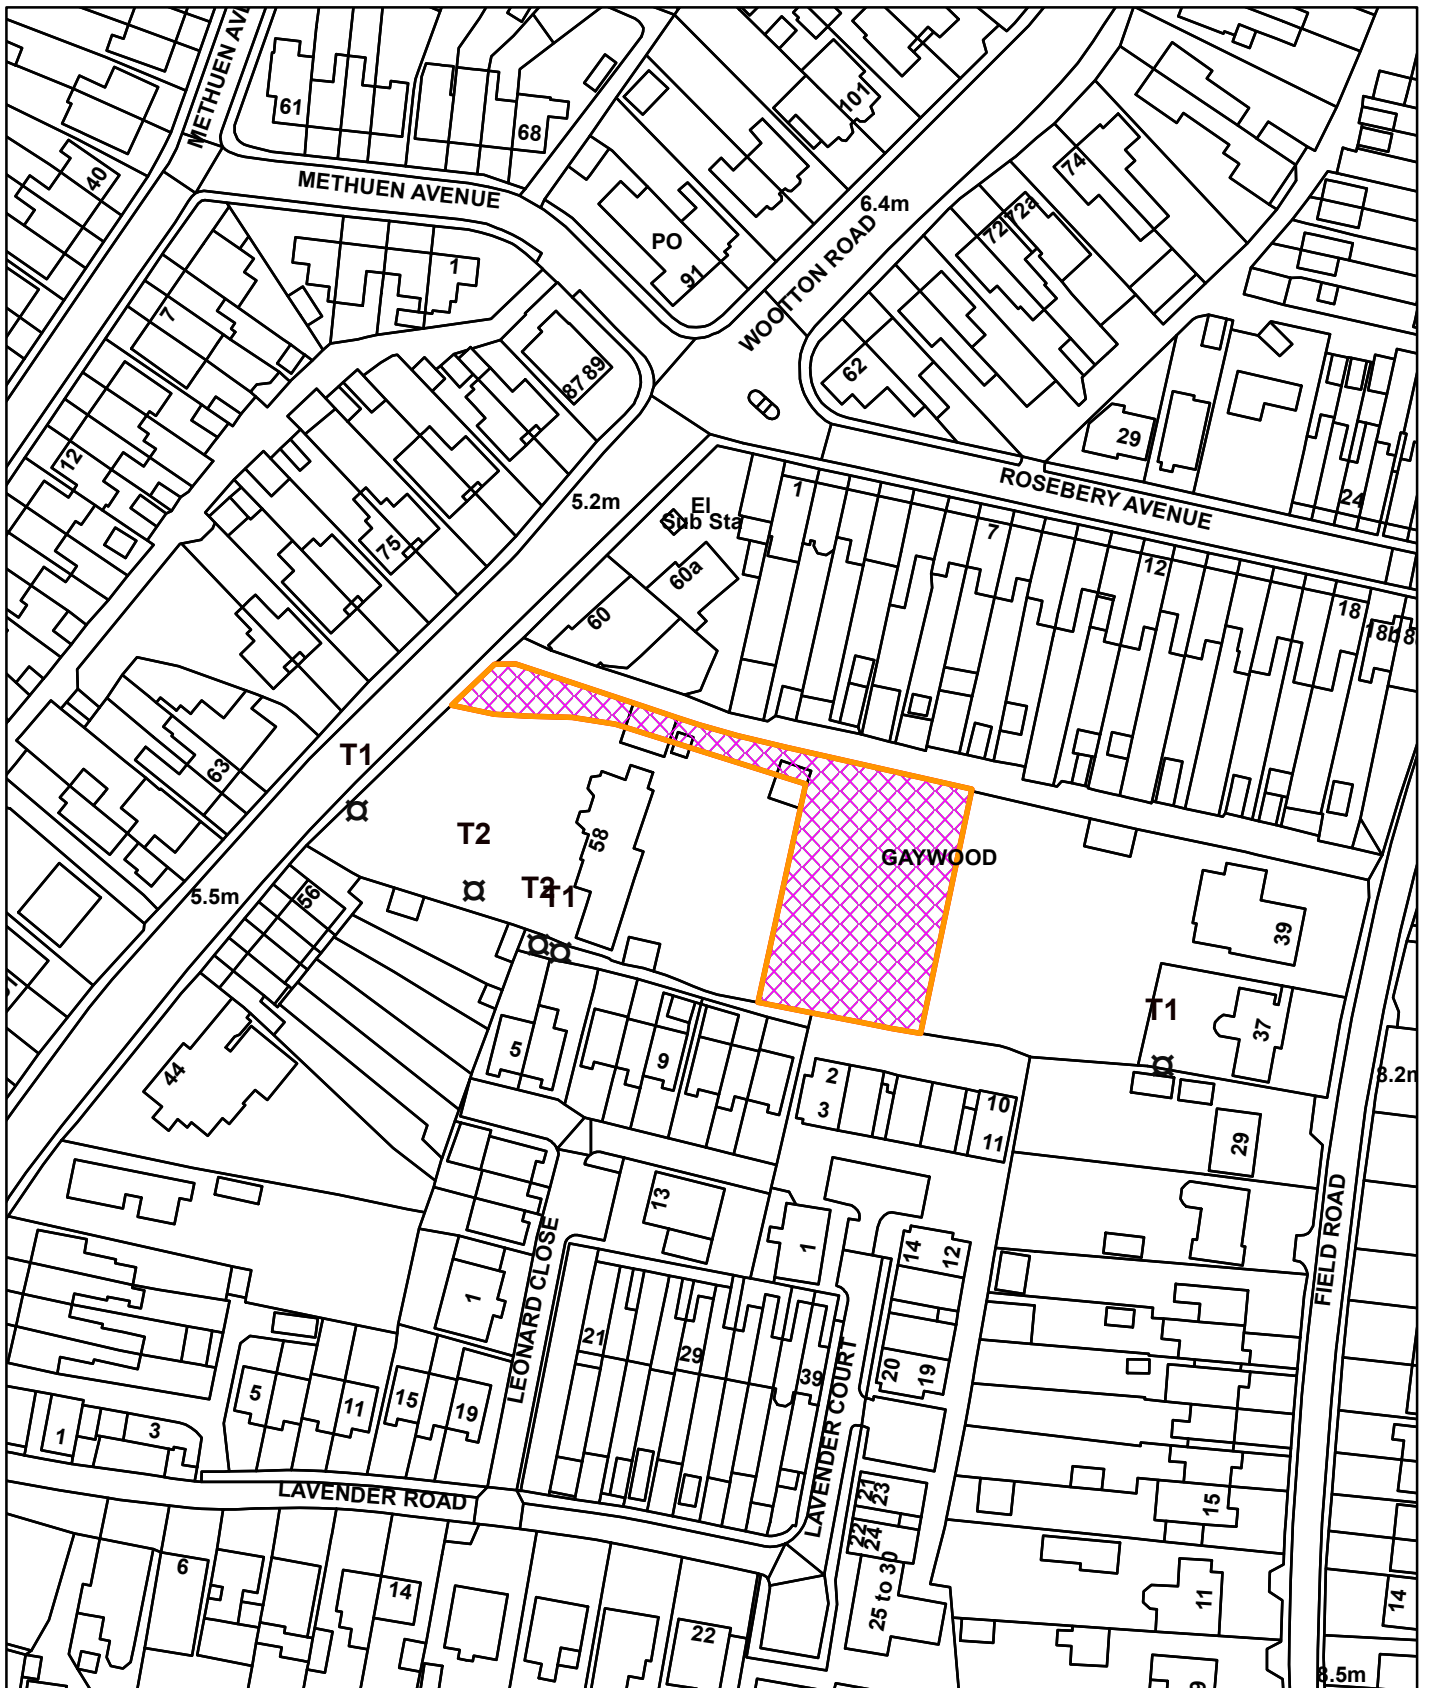

22/01886/O

58 Wootton Road Gaywood Kings Lynn PE30 4EX

© Crown copyright and database rights 2022
Ordnance Survey 100024314

22/03/2023