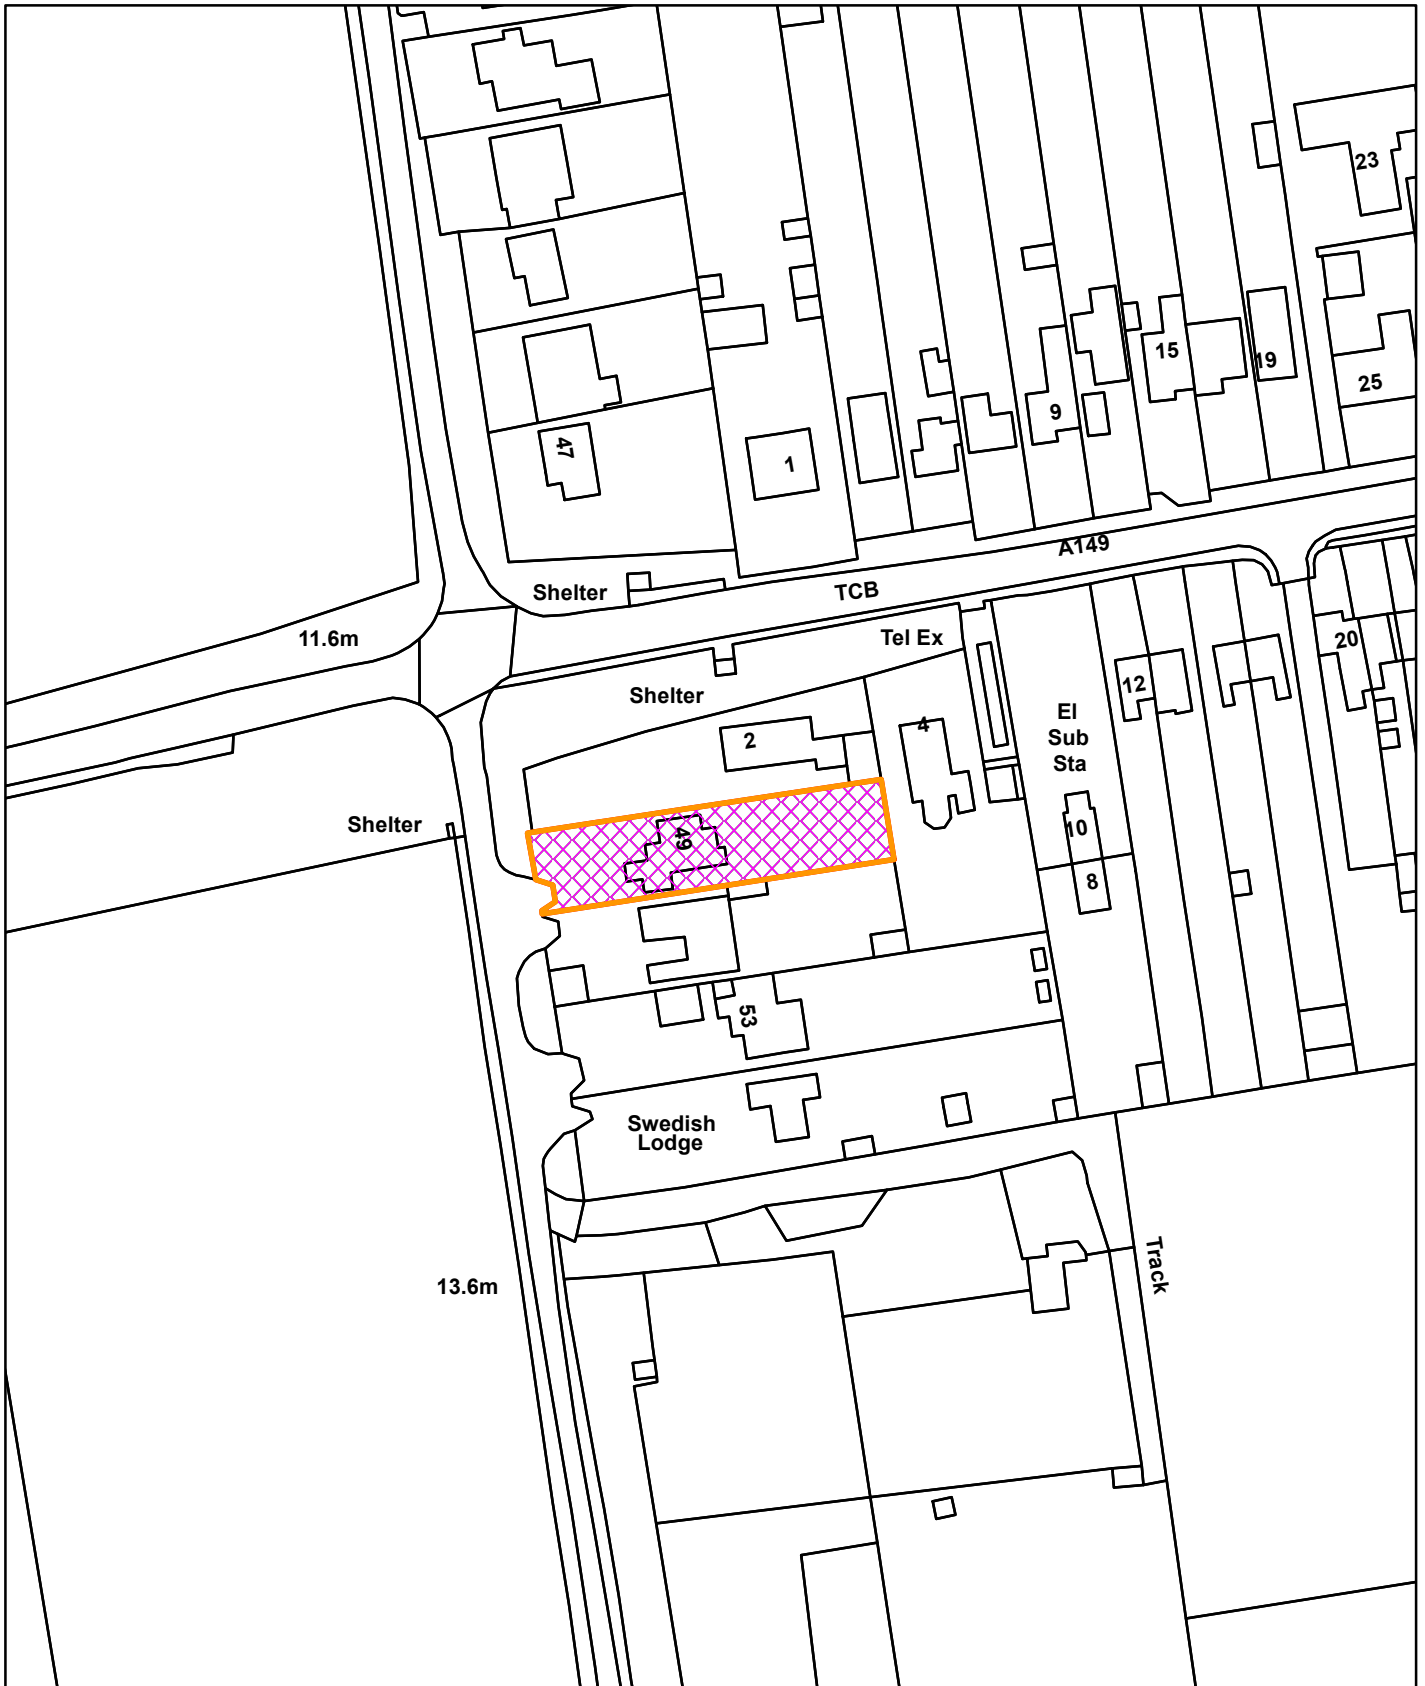

22/02113/F

Terns 49 Peddars Way Holme Next The Sea Norfolk PE36 6LD

© Crown copyright and database rights 2022  
Ordnance Survey 100024314

23/03/2023