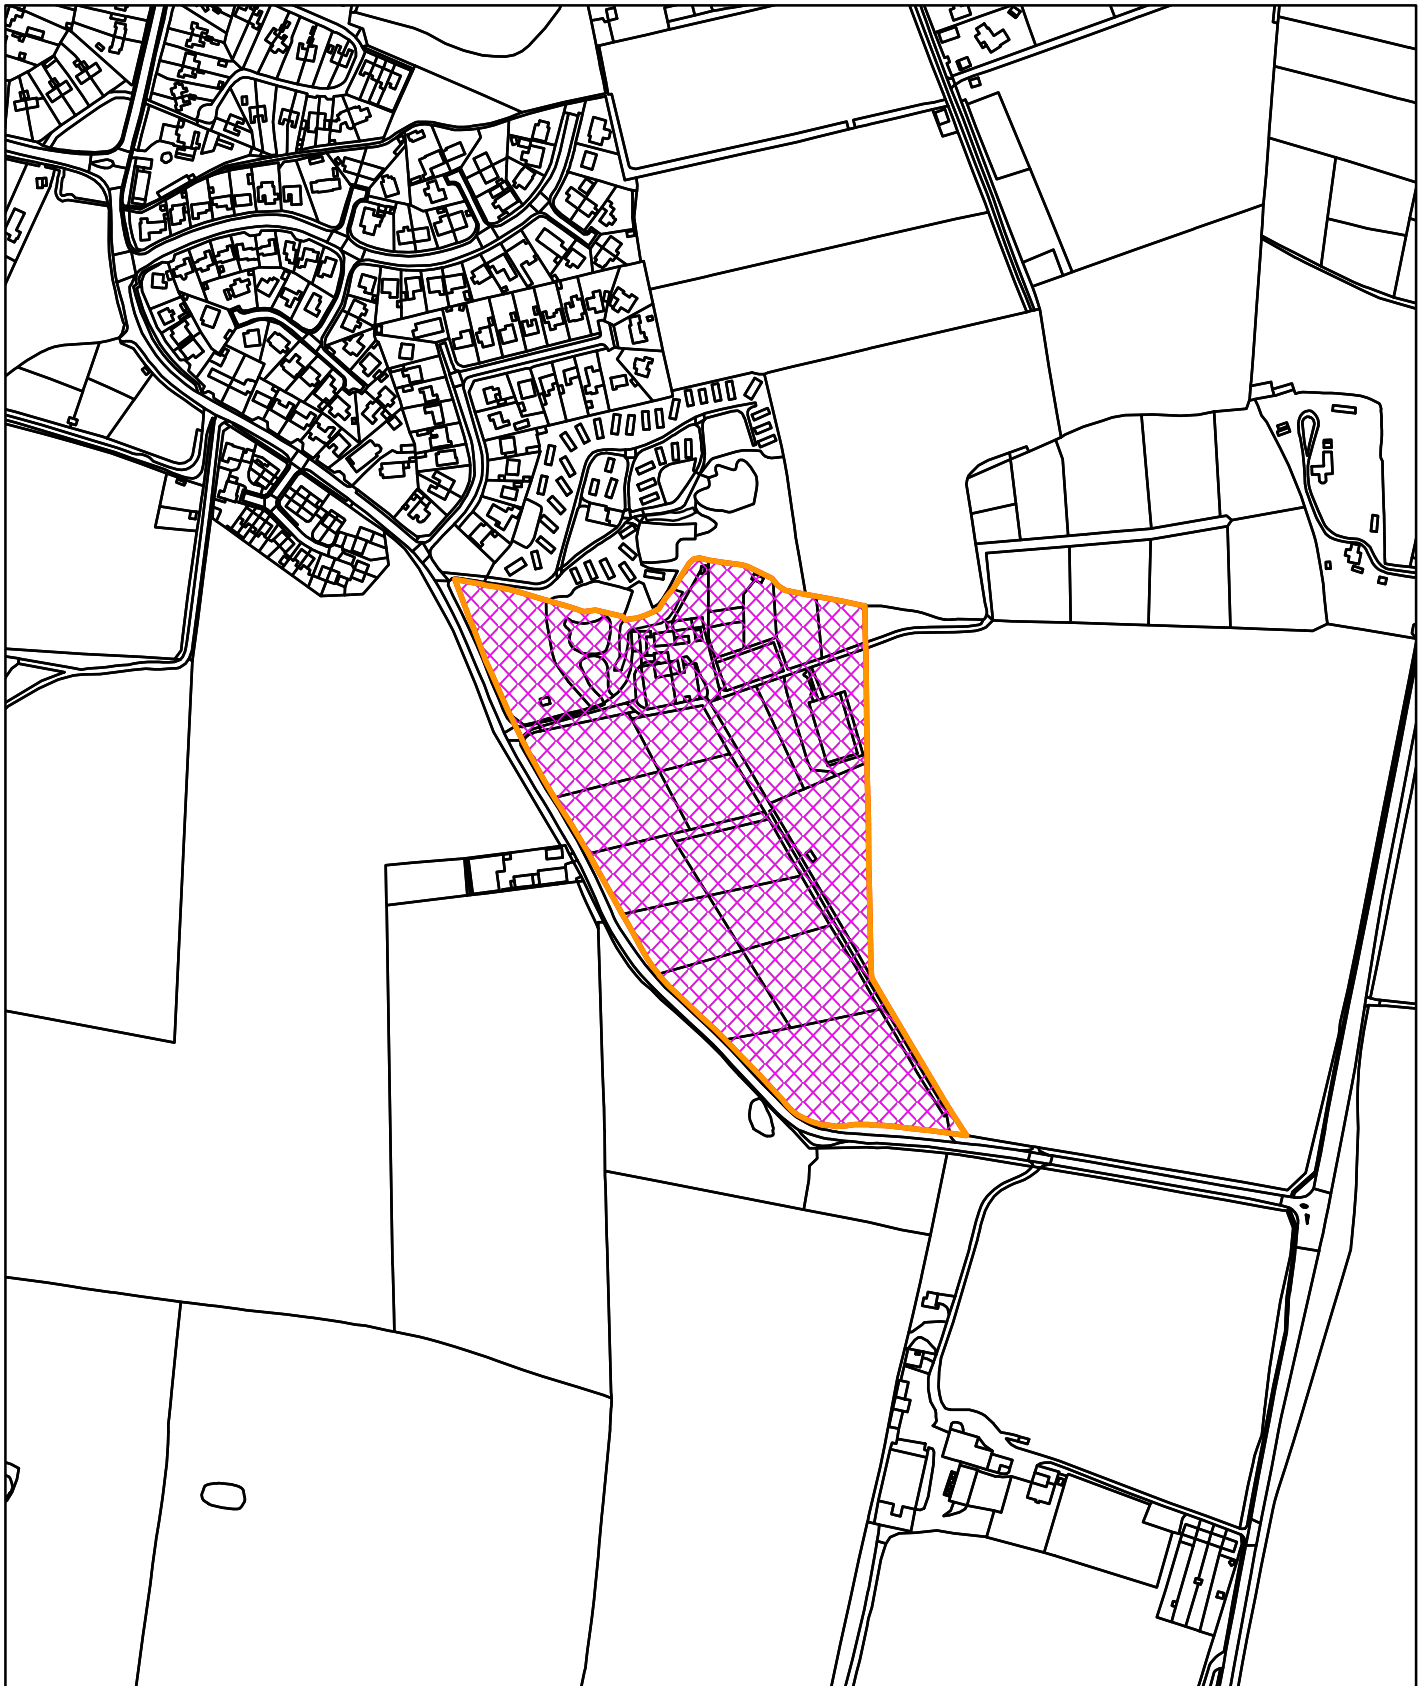

22/01650/FM

Mount Pleasant Farm 25 Lamsey Lane Heacham Norfolk PE31 7LE

© Crown copyright and database rights 2022
Ordnance Survey 100024314

23/03/2023