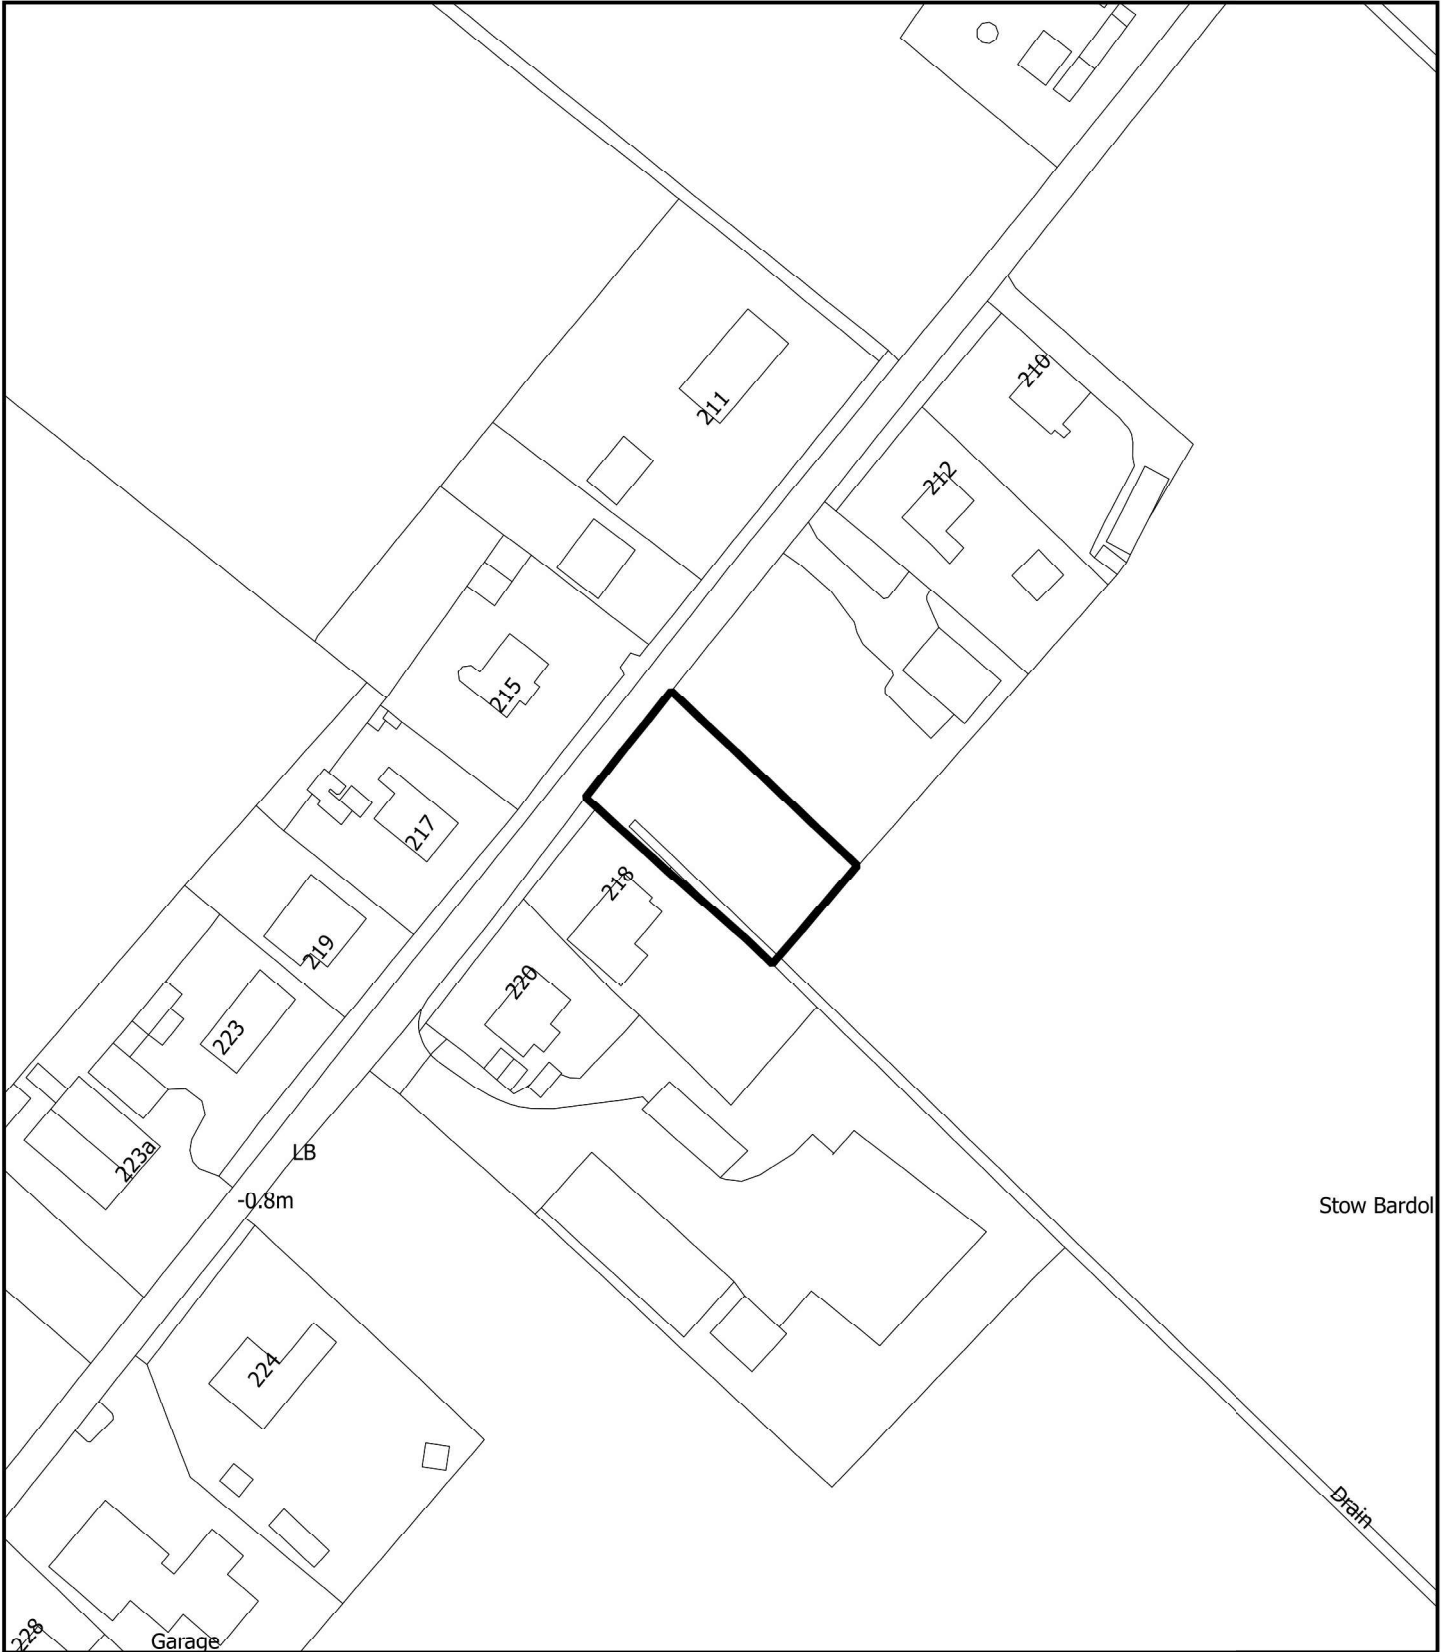

21/00787/RM

Land Between 212-218 The Drove, Barroway Drove, PE38 0AN

1:1,250