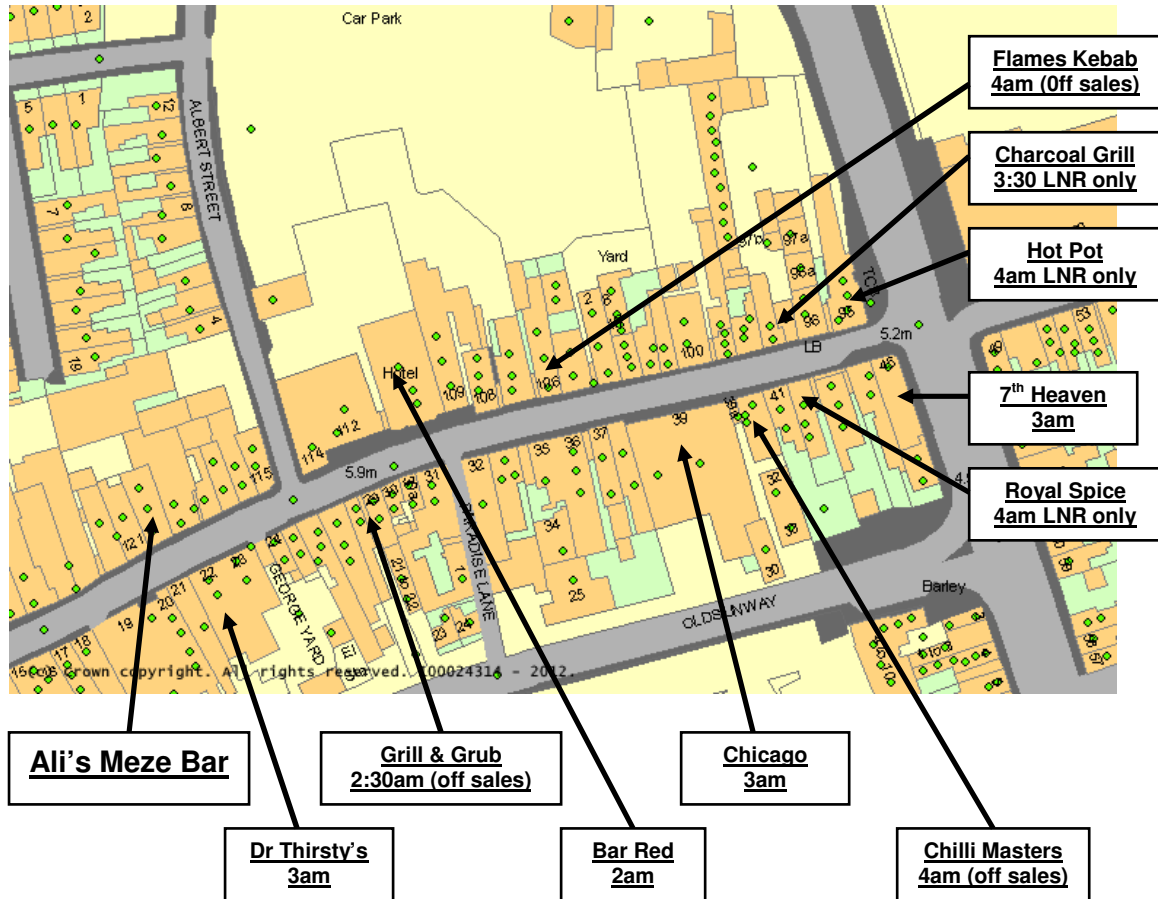

**Location Plan – Norfolk Street, King's Lynn**

Approx 60 metres

- Other Premises (not shown on map)**
- Heights – 3am
  - Ye Olde Maydens Heade – 1am
  - Globe Hotel – 2am
  - Lattice House – 1am
  - Wennis – 2am